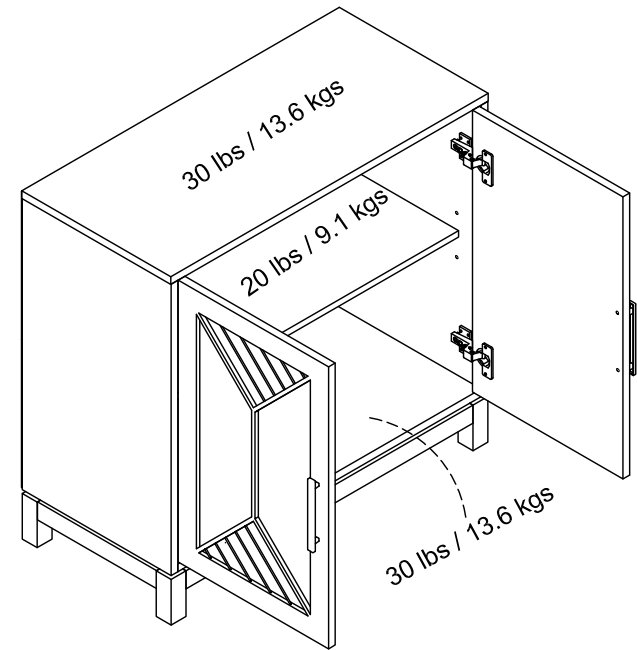

# 3944913COM -Accent Cabinet

Wood Breakdown:  
MDF 90%, PB 0%.  
Total storage: 6.27 cubic feet

Overall Product Size:  
33.6" W × 15.8" D × 32.2" H  
85.3cm W × 40.3cm D × 81.8cm H

Maximum Weight Capacities  
Unit Weight: 62.66lbs. (28.43kg)