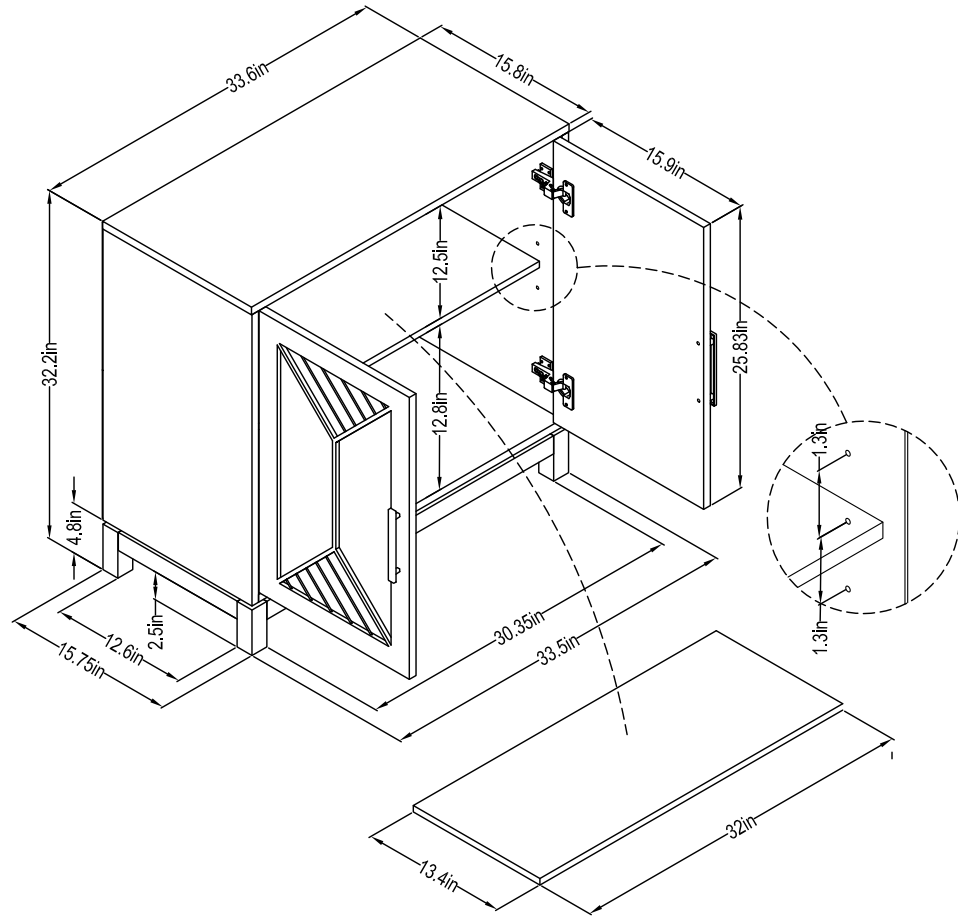

# 3944913COM -Accent Cabinet

Wood Breakdown:  
MDF 90%, PB 0%.  
Total storage: 6.27 cubic feet

Overall Product Size:  
33.6" W × 15.8" D × 32.2" H  
85.3cm W × 40.3cm D × 81.8cm H

Maximum Weight Capacities  
Unit Weight: 62.66lbs. (28.43kg)